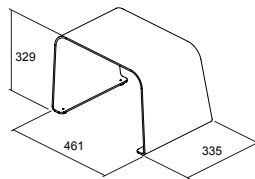

technical data

CHRISTO / side stool

materials:
powder coated aluminum
rubber feet

maintenance

It is recommended to clean the surface using a soft cloth with warm water and a mild neutral soap. Do not use abrasive substances or solvents.