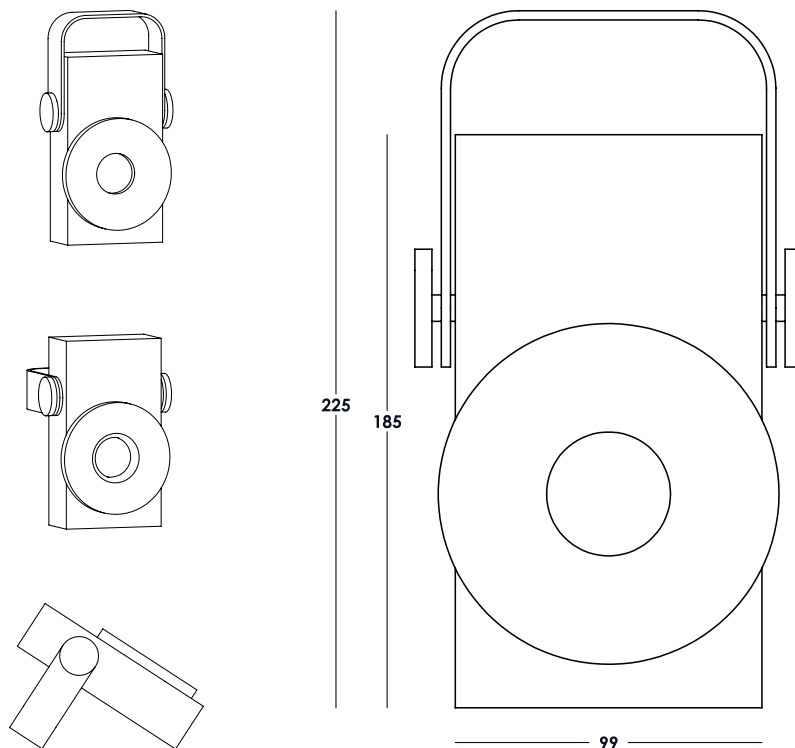

maintenance

It is recommended to clean the surfaces using a soft cloth with warm water and a mild neutral soap. Do not use abrasive substances or solvents.