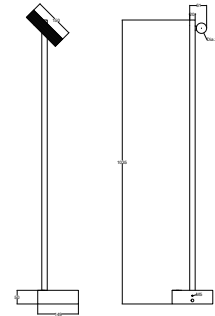

LUZ

Designed by
Moróro

Colour: black

Luz is a black, matt anodized garden lamp with an ultra-slim, sleek design and unique ribbed structure in the lampshade. Luz works with an LED lamp and has a movable lampshade with 26 degrees beam angle.

Moreover, this outdoor lighting is also available in different versions. There is Luz with base and with impale. The cable bridges the distance to your first electricity point in a cleverly positioned and discrete way. There is also the wireless version with a base. Luz works with a dimmable touch panel and a rechargeable battery. In this way you can rely on more than fifteen hours of atmospheric garden light.

technical data

LUZ BASE CABLE

Code LZ-BC-001

Black matt anodised aluminium
LED 5W - 24V
2700 K
490 Lumen
26° beam angle
CRI90
IP65
Adapter included
CE

LUZ SPIKE

Code LZ-S-002

Black matt anodised aluminium
LED 5W - 24V
2700 K
490 Lumen
26° beam angle
CRI90
IP65
CE

Please, do not punch this beauty on the head but dig a hole in the ground with Ø 2cm and ±30cm deep.

LUZ BASE WIRELESS

Code LZ-BW-003

Black matt anodised aluminium
LED 5W - 24V
2700 K
490 Lumen
26° beam angle
CRI90
IP65
Adapter included
Rechargeable lithiumbattery
> Only recharge with the adapter included
> Running time: min. 15 hours - recharge: ±3 hours
CE

Dimmable touch panel

maintenance

It is recommended to clean the surfaces using a soft cloth with warm water and a mild neutral soap. Do not use abrasive substances or solvents.