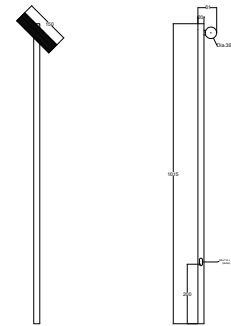

### LUZ SPIKE

Code LZ-S-002

Black matt anodised aluminium  
LED 5W - 24V  
2700 K  
490 Lumen  
26° beam angle  
CRI90  
IP65  
CE

Please, do not punch this beauty on the head but dig a hole in the ground with Ø 2cm and ±30cm deep.

### LUZ BASE WIRELESS

Code LZ-BW-003

Black matt anodised aluminium  
LED 5W - 24V  
2700 K  
490 Lumen  
26° beam angle  
CRI90  
IP65  
Adapter included  
Rechargeable lithiumbattery  
> Only recharge with the adapter included  
> Running time: min. 15 hours - recharge: ±3 hours  
CE