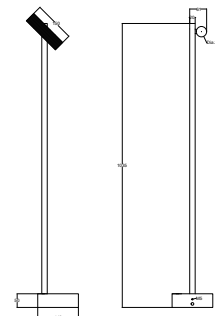

maintenance

It is recommended to clean the surfaces using a soft cloth with warm water and a mild neutral soap. Do not use abrasive substances or solvents.