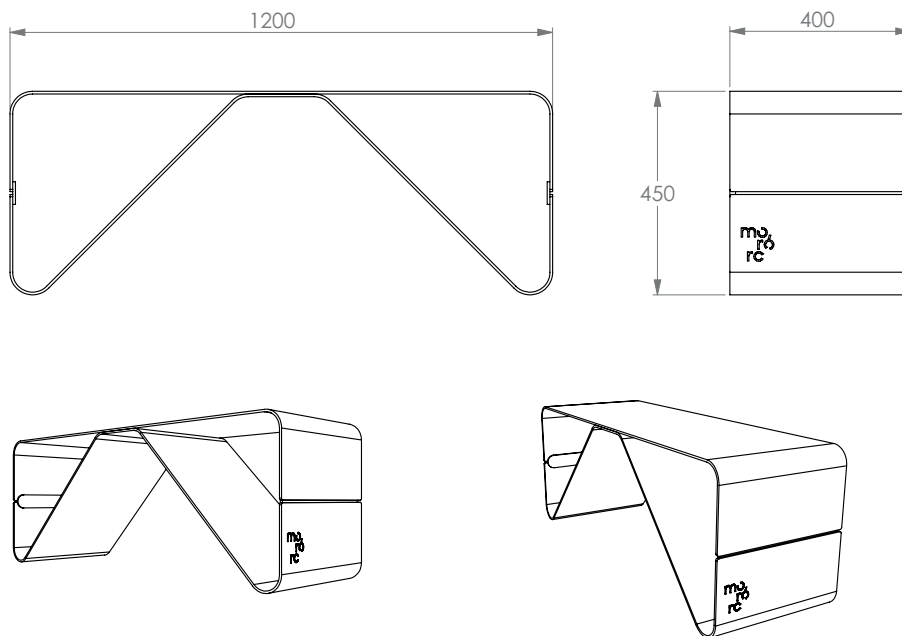

technical data

maintenance

It is recommended to clean the surfaces using a soft cloth with warm water and a mild neutral soap.
Do not use abrasive substances or solvents.