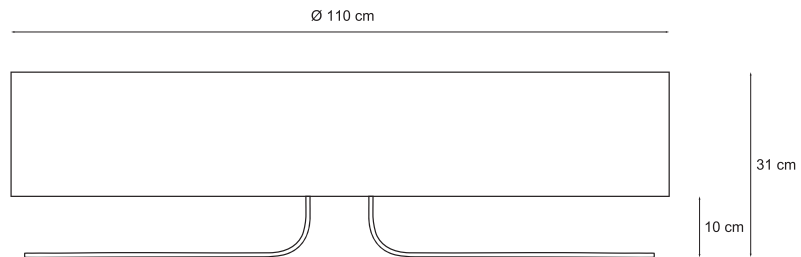

ILDA

© registered design

Code
Ø90: ILD-B-001
Ø110: ILD-B-002

Ilda is an outdoor planter. The design resulted from the Tupa-fire table with the same distinctive base and recognisable curves. Ilda is characterised by its low height and its width, making it a unique asset for all those who like to combine their love of design and the outdoors. Ilda comes in two sizes and is made of seamless, powder-coated black aluminium. This makes this garden object not only an aesthetic and production highlight, but also a lightweight that is equally suitable for use on flat patios and roof terraces.

technical data

Ilda 900

Ilda 1100

maintenance

It is recommended to clean the surfaces using a soft cloth with warm water and a mild neutral soap. Do not use abrasive substances or solvents.