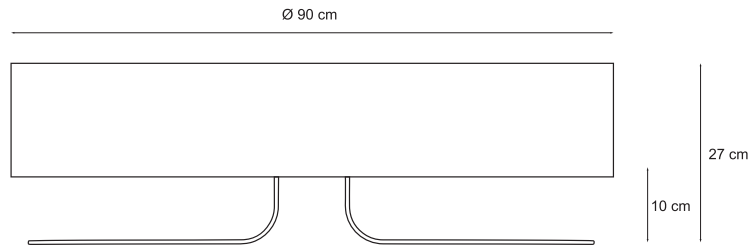

technical data

Ilda 900