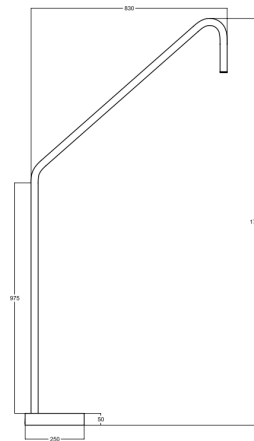

maintenance

It is recommended to clean the surfaces using a soft cloth with warm water and a mild neutral soap. Do not use abrasive substances or solvents.