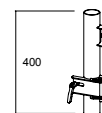

ROCCO / Umbrella Base

suitable for umbrella pole Ø38-40

materials:
galvanised steel

onderhoud

Gebruik een zachte doek en warm water met een milde, neutrale zeep om de oppervlakken schoon te maken. Geen schuurmiddelen of oplosmiddelen gebruiken.